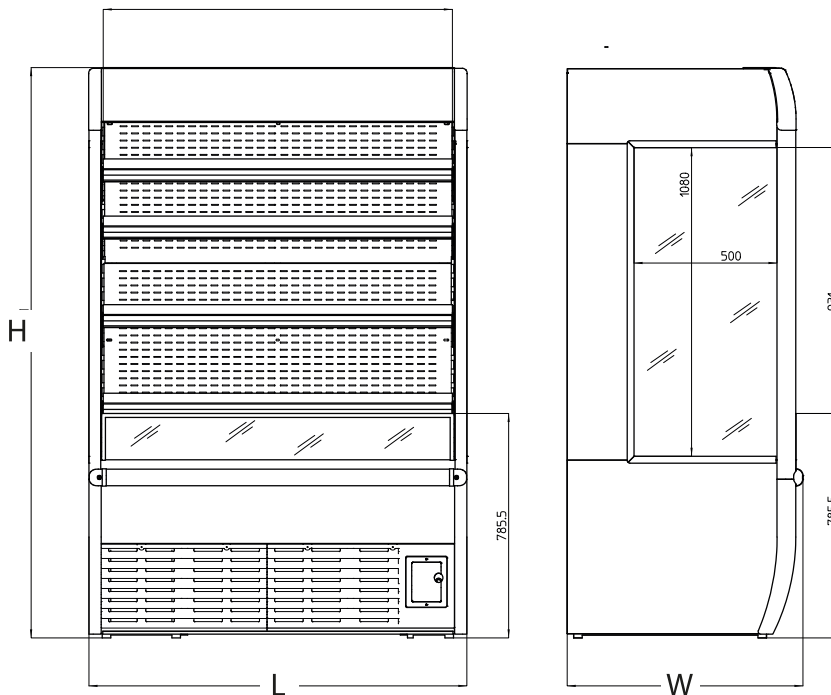

PLUG-IN POWER

eptarefrigeration

TECHNICAL DETAILS

Model	Dimensions L x W x H	Volume in litres		Operating temperature	Q.ty on 20' container	Q.ty on 40' container	Packaging L x W x H
		Gross	Net				
Vision 120	1322x821x2000	1330	703	0/+10° C	8	16	1420x940x2200
Vision 180	1902x821x2000	1913	1033	0/+10° C	6	12	2000x940x2200
Vision 240	2492x821x2000	2555	1369	0/+10° C	4	8	2588x940x2200

Cooling system	Ventilated
Refrigerant gas	R404a/R290/R507
Defrost system	Automatic

ACCESSORIES

	STD	OPT
Customized graphic		●
Wheels	●	
Digital thermometer		●
Night curtain	●