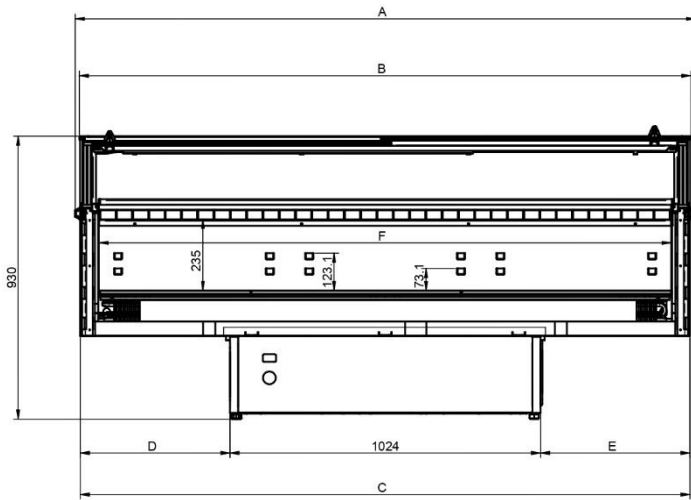

www.epta-asiapacific.com

epta refrigeration

PLUG-IN POWER

TECHNICAL DETAILS

Model	Cabinet dimension L x W x H	Volume in litres		Operating temperature	Refrigerant
		Gross	Net		
Svaba Lids 150	1545 x 1046 x 930	265	265	-18°/-25°C +5°/-1°C	R507A/R404A/R290
Svaba Lids 200	2045 x 1046 x 930	362	362	-18°/-25°C +5°/-1°C	R507A/R404A/R290

Model	Packing dimension L x W x H	Quantity on container		Cooling system	Defrosting system
		20'	40'HQ		
Svaba Lids 150	1642 x 1142 x 1130	14	28	Ventilated	Automatic
Svaba Lids 200	2142 x 1142 x 1130	10	22	Ventilated	Automatic