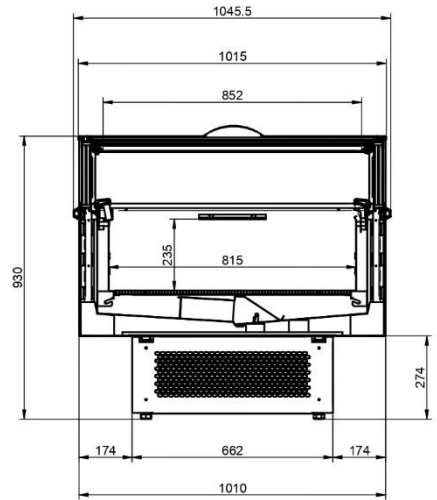

www.epta-asiapacific.com

epta refrigeration

PLUG-IN POWER

TECHNICAL DETAILS

Model	Cabinet dimension L x W x H	Volume in litres		Operating temperature	Refrigerant
		Gross	Net		
Svaba Lids 150	1545 x 1046 x 930	265	265	-18°/-25°C +5°/-1°C	R507A/R404A/R290
Svaba Lids 200	2045 x 1046 x 930	362	362	-18°/-25°C +5°/-1°C	R507A/R404A/R290

Model	Packing dimension L x W x H	Quantity on container		Cooling system	Defrosting system
		20'	40'HQ		
Svaba Lids 150	1642 x 1142 x 1130	14	28	Ventilated	Automatic
Svaba Lids 200	2142 x 1142 x 1130	10	22	Ventilated	Automatic