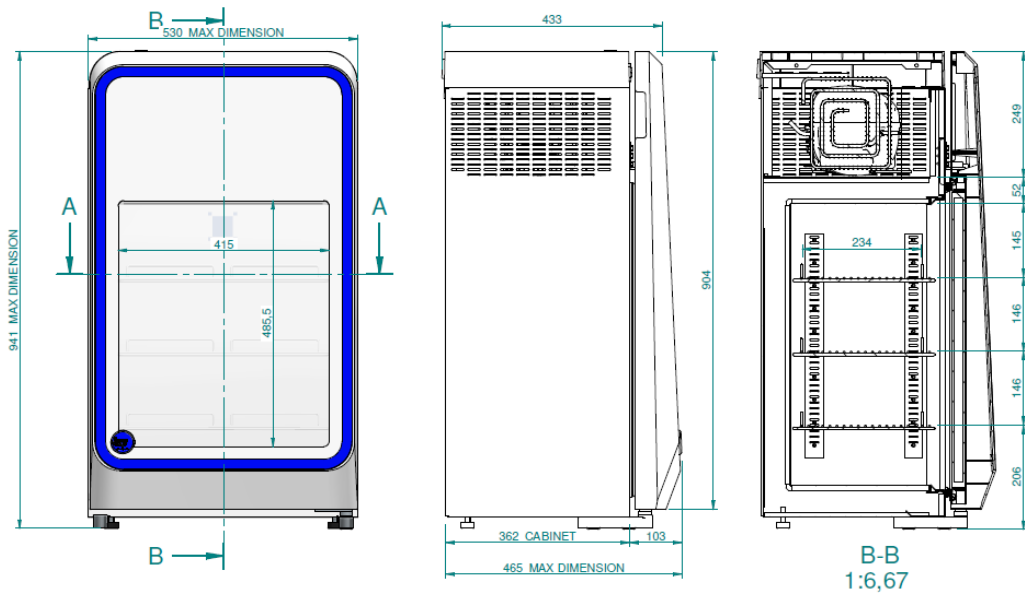

www.epta-asiapacific.com

epta refrigeration

PLUG-IN POWER

TECHNICAL DETAILS

Model	Cabinet dimension L x W x H	Volume in litres		Operating temperature	Refrigerant
		Gross	Net		
Super Excite	530 x 465 x 941	73	62	-18°/-25°C	R507A/R404A/R290

Model	Packing dimension L x W x H	Quantity on container		Cooling system	Defrosting system
		20'	40'		
Super Excite	560 x 525 x 1070	80	176	Static	Manual

ACCESSORIES

	STD	OPT
2 adjustable feet	●	
Lock system	●	
Digital thermometer	●	
Customized graphic		●