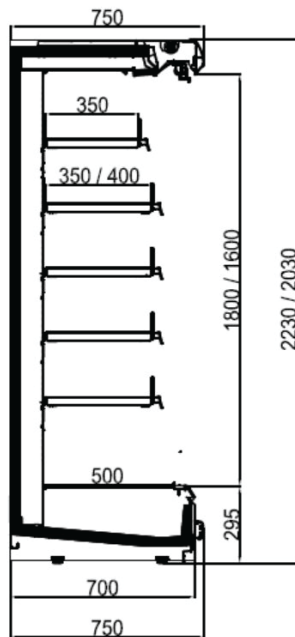

CROSS SECTIONS

ROCK C LF