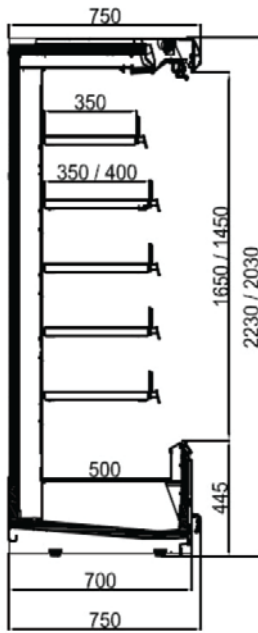

CROSS SECTIONS

ROCK C HF