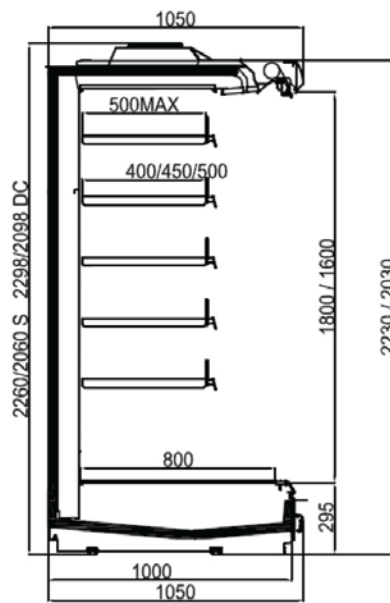

CROSS SECTIONS

ROCK L LF

ROCK L RISER