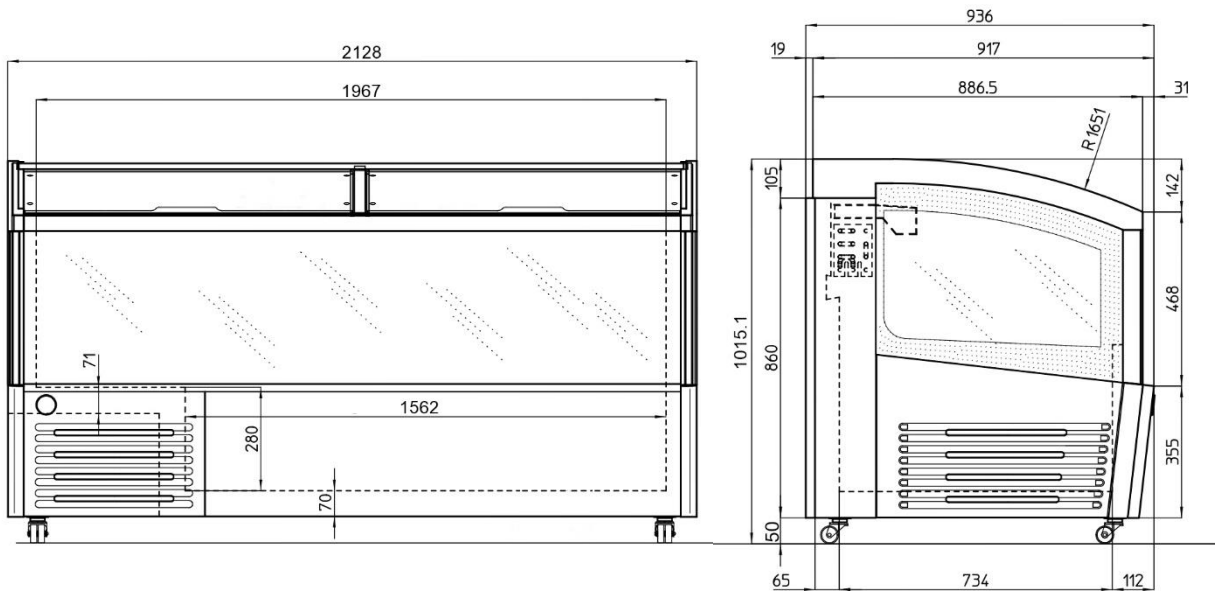

## TECHNICAL DETAILS

Model	Cabinet dimension L x W x H	Volume in litres		Operating temperature	Refrigerant
		Gross	Net		
Passion 210	2128 x 936 x 1015	1224	767	-18°/-25°C	R507A/R404A/R290

Model	Packing dimension L x W x H	Quantity on container		Cooling system	Defrosting system
		20'	40'		
Passion 210	2235 x 1020 x 1145	8	20	Static	Automatic