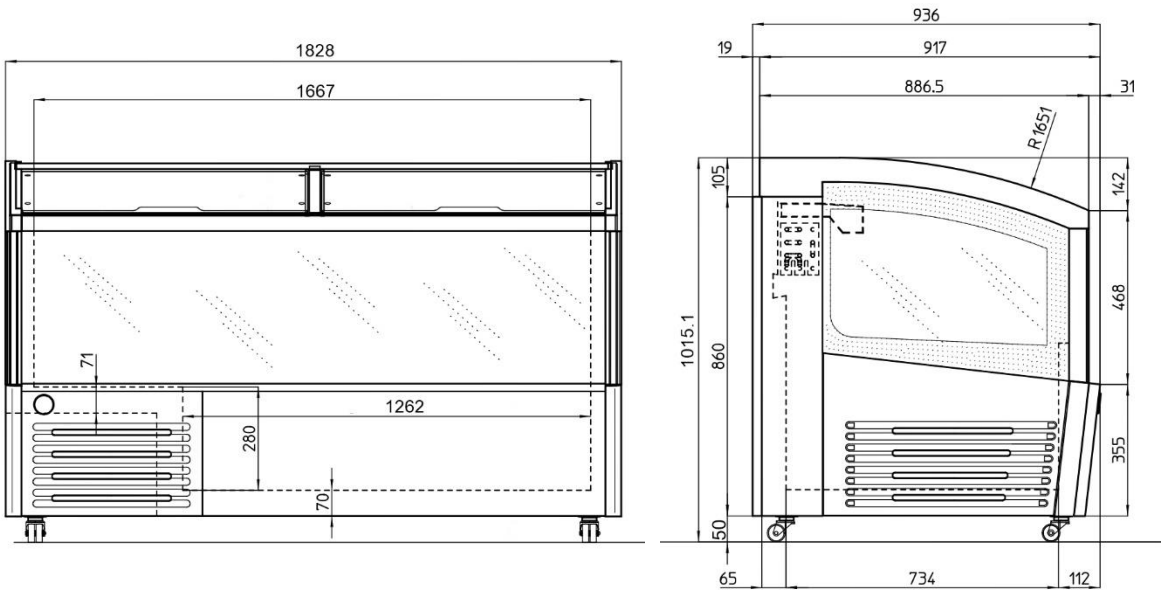

High efficiency fans

Electronic controller

www.epta-asiapacific.com

eptarefrigeration

PLUG-IN POWER

TECHNICAL DETAILS

Model	Cabinet dimension L x W x H	Volume in litres		Operating temperature	Refrigerant
		Gross	Net		
Passion 180	1828 x 936 x 1015	1025	637	-18°/-25°C	R507A/R404A/R290

Model	Packing dimension L x W x H	Quantity on container		Cooling system	Defrosting system
		20'	40'		
Passion 180	1935 x 1020 x 1145	12	24	Static	Automatic

ACCESSORIES

	STD	OPT
Basket or dividers		●
Electronic controller	●	
Wheels	●	
Solid side		●