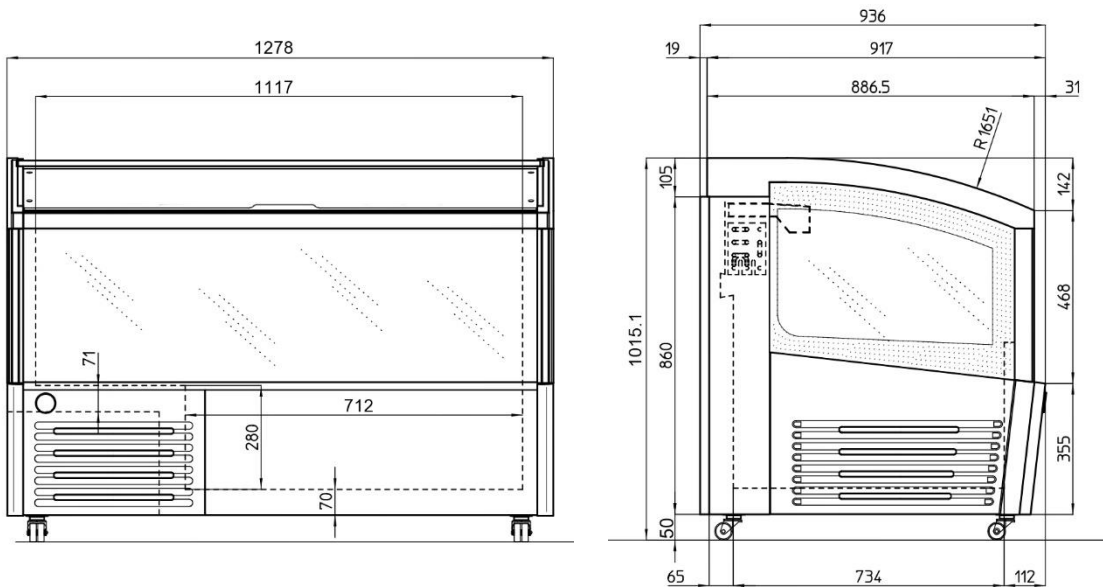

High efficiency fans

Electronic controller

www.epta-asiapacific.com

eptarefrigeration

PLUG-IN POWER

TECHNICAL DETAILS

Model	Cabinet dimension L x W x H	Volume in litres		Operating temperature	Refrigerant
		Gross	Net		
Passion 130	1278 x 936 x 1015	616	399	-18°/-25°C	R507A/R404A/R290

Model	Packing dimension L x W x H	Quantity on container		Cooling system	Defrosting system
		20'	40'		
Passion 130	1385 x 1020 x 1145	16	32	Static	Automatic

ACCESSORIES

	STD	OPT
Basket or dividers		●
Electronic controller	●	
Wheels	●	
Solid side		●