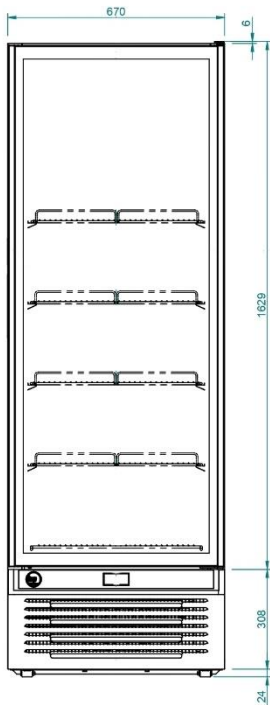

High
efficiency
fans

www.epta-asiapacific.com

epta refrigeration

PLUG-IN POWER

TECHNICAL DETAILS

Model	Cabinet dimension L x W x H	Volume in litres		Operating temperature	Refrigerant
		Gross	Net		
Glee 45	670 x 613 x 1965	410	258	-18°/-25°C	R507A/R404A/R290

Model	Packing dimension L x W x H	Quantity on container		Cooling system	Defrosting system
		20'	40'		
Glee 45	700 x 680 x 2100	24	51	Ventilated	Automatic

ACCESSORIES

	STD	OPT
No.2 adjustable feet and No.2 rollers	●	
Lock system	●	
Electronic controller	●	
Customized graphic		●