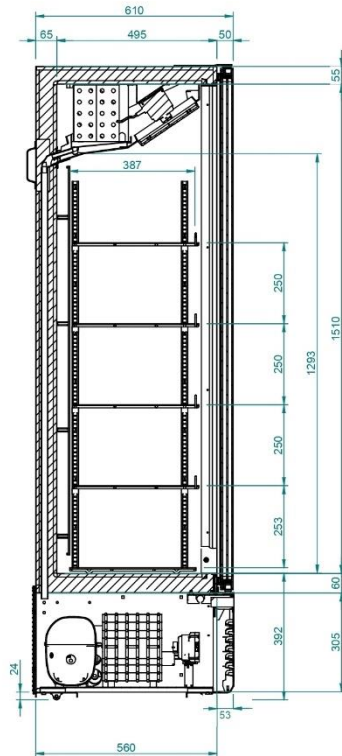

High
efficiency
fans

www.epta-asiapacific.com

epta refrigeration

PLUG-IN POWER

TECHNICAL DETAILS

Model	Cabinet dimension L x W x H	Volume in litres		Operating temperature	Refrigerant
		Gross	Net		
Glee 45	670 x 613 x 1965	410	258	-18°/-25°C	R507A/R404A/R290

Model	Packing dimension L x W x H	Quantity on container		Cooling system	Defrosting system
		20'	40'		
Glee 45	700 x 680 x 2100	24	51	Ventilated	Automatic

ACCESSORIES

	STD	OPT
No.2 adjustable feet and No.2 rollers	●	
Lock system	●	
Electronic controller	●	
Customized graphic		●