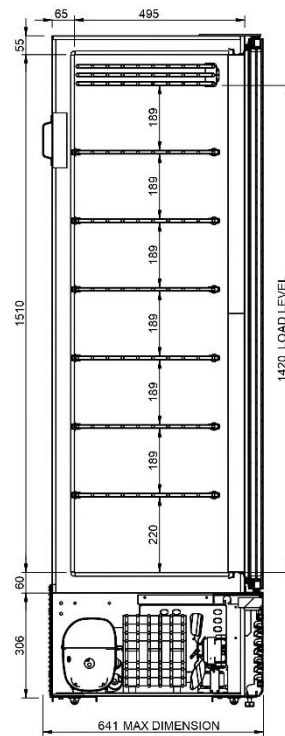

## TECHNICAL DETAILS

Model	Cabinet dimension L x W x H	Volume in litres		Operating temperature	Refrigerant
		Gross	Net		
Glee 43	670 x 641 x 1965	410	313	-18°/-25°C	R507A/R404A/R290

Model	Packing dimension L x W x H	Quantity on container		Cooling system	Defrosting system
		20'	40'		
Glee 43	700 x 680 x 2100	24	51	Static	Manual