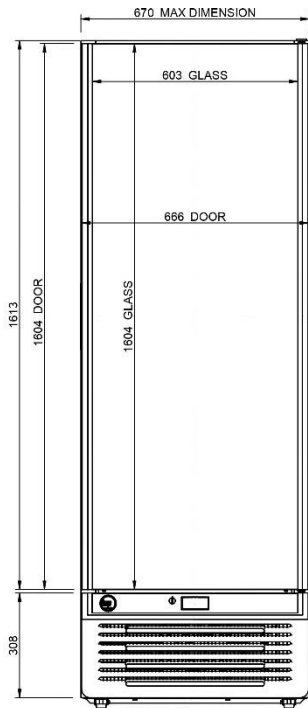

## TECHNICAL DETAILS

Model	Cabinet dimension L x W x H	Volume in litres		Operating temperature	Refrigerant
		Gross	Net		
Glee 43	670 x 641 x 1965	410	313	-18°/-25°C	R507A/R404A/R290

Model	Packing dimension L x W x H	Quantity on container		Cooling system	Defrosting system
		20'	40'		
Glee 43	700 x 680 x 2100	24	51	Static	Manual