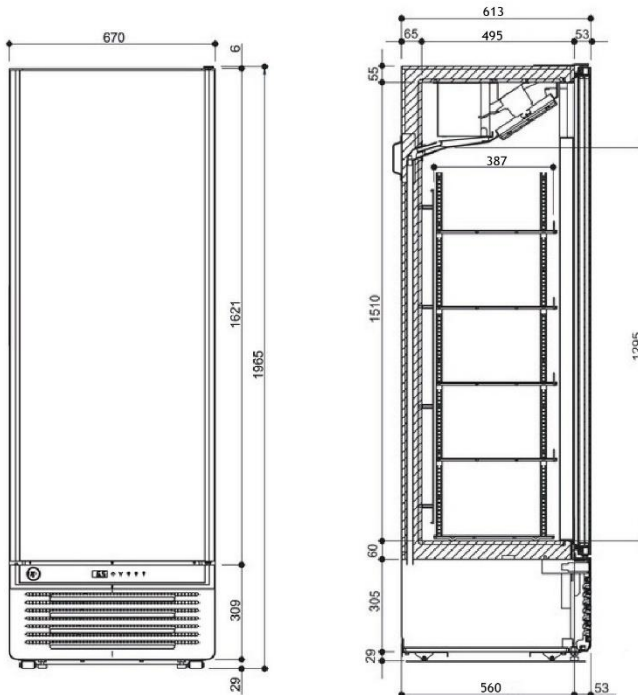

PLUG-IN POWER

TECHNICAL DETAILS

Model	Cabinet dimension L x W x H	Volume in litres		Operating temperature	Refrigerant
		Gross	Net		
Glee 42	670 x 613 x 1965	410	258	0°/+10°C	R134A/R290

Model	Packing dimension L x W x H	Quantity on container		Cooling system	Defrosting system
		20'	40'		
Glee 42	690 x 715 x 2040	24	51	Ventilated	Automatic

ACCESSORIES

	STD	OPT
2 rollers and 2 adjustable feet	●	
Lock system	●	
Electronic controller	●	
6 adjustable shelves	●	