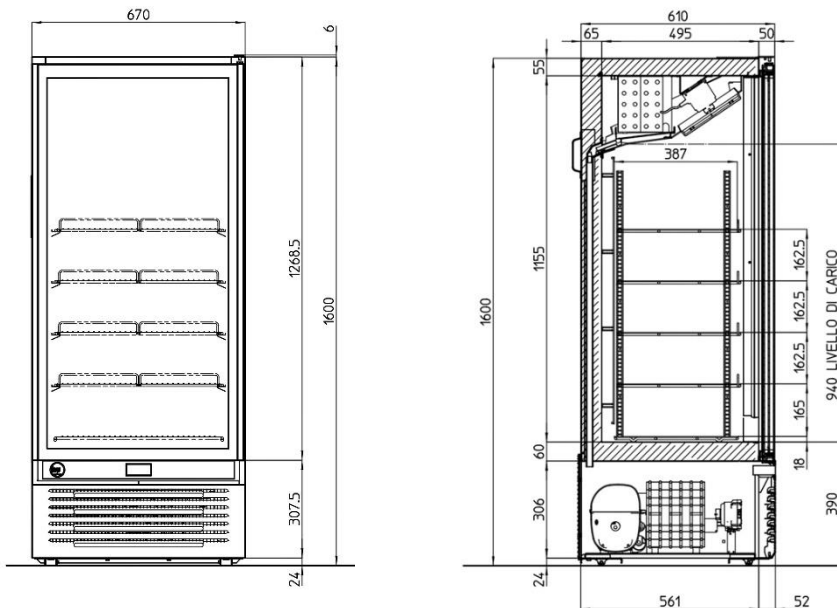

## TECHNICAL DETAILS

Model	Cabinet dimension L x W x H	Volume in litres		Operating temperature	Refrigerant
		Gross	Net		
Glee 35	670 x 610 x 1600	314	183	-18°/-25°C	R507A/R404A/R290

Model	Packing dimension L x W x H	Quantity on container		Cooling system	Defrosting system
		20'	40'		
Glee 35	700 x 690 x 1680	24	51	Ventilated	Automatic