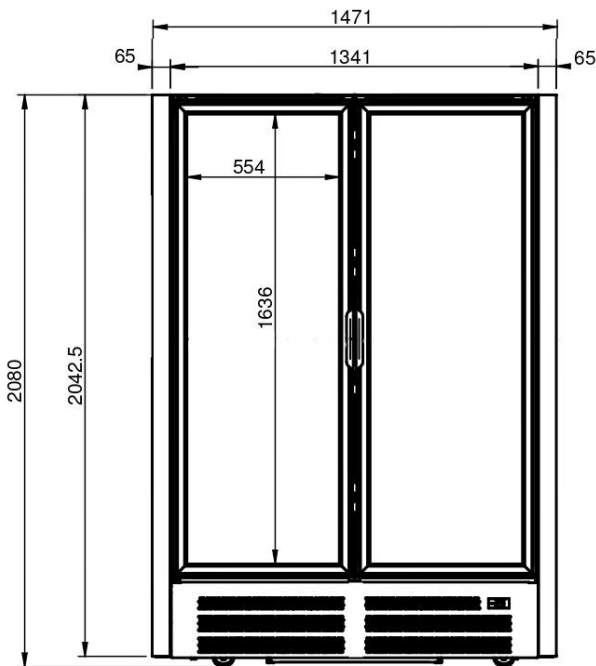

www.epta-asiapacific.com

epta refrigeration

PLUG-IN POWER

TECHNICAL DETAILS

Model	Cabinet dimension L x W x H	Volume in litres		Operating temperature	Refrigerant
		Gross	Net		
Glad 2D BT/TN	1471 x 850 x 2080	1293	1009	-18°/-25°C +5°/-1°C	R507A/R404A/R290

Model	Packing dimension L x W x H	Quantity on container		Cooling system	Defrosting system
		20'	40'		
Glad 2D BT/TN	1620 x 970 x 2260	7	14	Ventilated	Automatic

ACCESSORIES

	STD	OPT
4 wheels and 2 adjustable feet	●	
Lock system		●
Bumper		●
LED light front canopy		●

epta refrigeration

PLUG-IN POWER

TECHNICAL DETAILS

Model	Cabinet dimension L x W x H	Volume in litres		Operating temperature	Refrigerant
		Gross	Net		
Glad 3D BT/TN	2139 x 850 x 2080	1936	1511	-18°/-25°C +5°/-1°C	R507A/R404A/R290