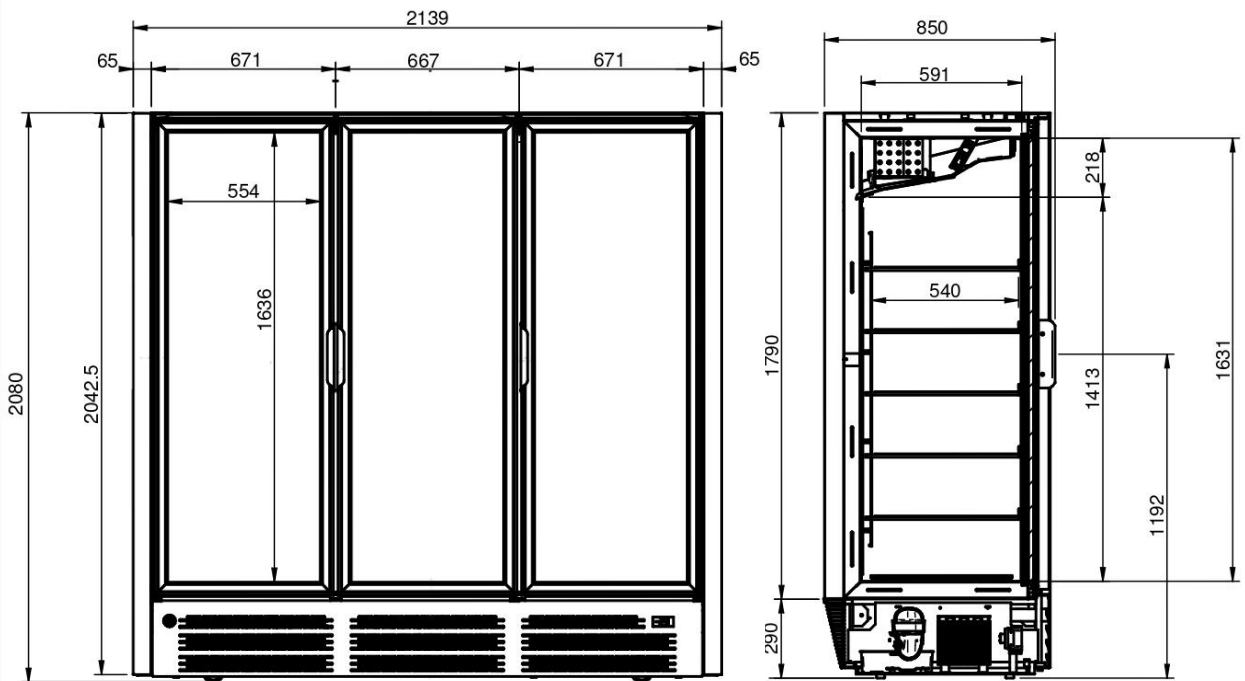

www.epta-asiapacific.com

epta refrigeration

PLUG-IN POWER

TECHNICAL DETAILS

Model	Cabinet dimension L x W x H	Volume in litres		Operating temperature	Refrigerant
		Gross	Net		
Glad 2D BT/TN	1471 x 850 x 2080	1293	1009	-18°/-25°C +5°/-1°C	R507A/R404A/R290

Model	Packing dimension L x W x H	Quantity on container		Cooling system	Defrosting system
		20'	40'		
Glad 2D BT/TN	1620 x 970 x 2260	7	14	Ventilated	Automatic

ACCESSORIES

	STD	OPT
4 wheels and 2 adjustable feet	●	
Lock system		●
Bumper		●
LED light front canopy		●

epta refrigeration

PLUG-IN POWER

TECHNICAL DETAILS

Model	Cabinet dimension L x W x H	Volume in litres		Operating temperature	Refrigerant
		Gross	Net		
Glad 3D BT/TN	2139 x 850 x 2080	1936	1511	-18°/-25°C +5°/-1°C	R507A/R404A/R290

Model	Packing dimension L x W x H	Quantity on container		Cooling system	Defrosting system
		20'	40'		
Glad 3D BT/TN	2270 x 970 x 2260	6	12	Ventilated	Automatic

ACCESSORIES

	STD	OPT
4 wheels and 6 adjustable feet	●	
Lock system		●
Bumper		●
LED light front canopy		●