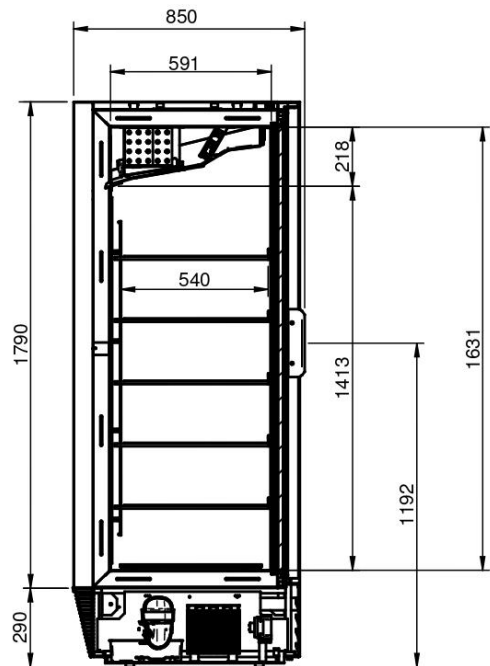

www.epta-asiapacific.com

epta refrigeration

PLUG-IN POWER

TECHNICAL DETAILS

Model	Cabinet dimension L x W x H	Volume in litres		Operating temperature	Refrigerant
		Gross	Net		
Glad 2D BT/TN	1471 x 850 x 2080	1293	1009	-18°/-25°C +5°/-1°C	R507A/R404A/R290

Model	Packing dimension L x W x H	Quantity on container		Cooling system	Defrosting system
		20'	40'		
Glad 2D BT/TN	1620 x 970 x 2260	7	14	Ventilated	Automatic

ACCESSORIES

	STD	OPT
4 wheels and 2 adjustable feet	●	
Lock system		●
Bumper		●
LED light front canopy		●

epta refrigeration

PLUG-IN POWER

TECHNICAL DETAILS

Model	Cabinet dimension L x W x H	Volume in litres		Operating temperature	Refrigerant
		Gross	Net		
Glad 3D BT/TN	2139 x 850 x 2080	1936	1511	-18°/-25°C +5°/-1°C	R507A/R404A/R290