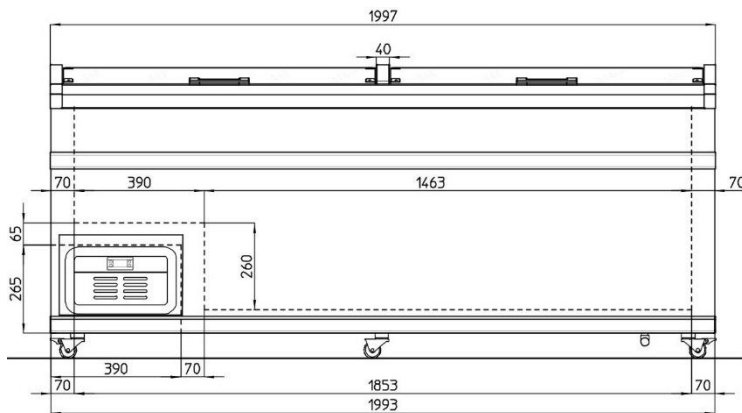

## TECHNICAL DETAILS

Model	Dimension L x W x H	Volume in litres		Operating temperature	Refrigerant
		Gross	Net		
Gelid	1997 x 931 x 884	853	638	-18°/-25°C	R507A/R404A/R290
Model	Packing dimension L x W x H	Q'ty on container		Cooling system	Defrosting system
		20'	40'		
Gelid	2119 x 1050 x 1005	10	22	Static	Automatic