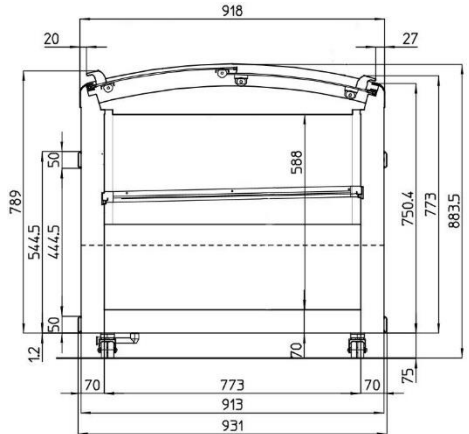

## TECHNICAL DETAILS

Model	Dimension L x W x H	Volume in litres		Operating temperature	Refrigerant
		Gross	Net		
Gelid	1997 x 931 x 884	853	638	-18°/-25°C	R507A/R404A/R290
Model	Packing dimension L x W x H	Q'ty on container		Cooling system	Defrosting system
		20'	40'		
Gelid	2119 x 1050 x 1005	10	22	Static	Automatic