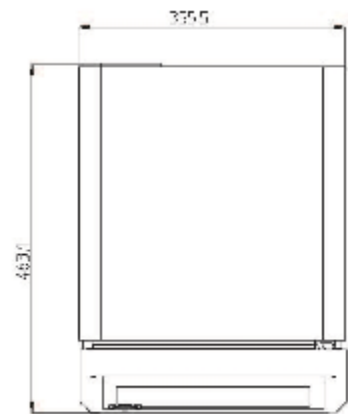

www.epta-asiapacific.com

epta refrigeration

PLUG-IN POWER

TECHNICAL DETAILS

Model	Cabinet dimension L x W x H	Volume in litres		Operating temperature	Refrigerant
		Gross	Net		
Excite	356 x 463 x 658	20	20	-18°/-25°C	R134A/R600

Model	Packing on pallet 12 units	Quantity on container		Cooling system	Defrosting system
		20'	40'		
Excite	912 x 1100 x 2259	144	312	Static	Manual

ACCESSORIES

	STD	OPT
2 adjustable feet	●	
Lock system	●	
Digital thermometer	●	
Customized graphic		●