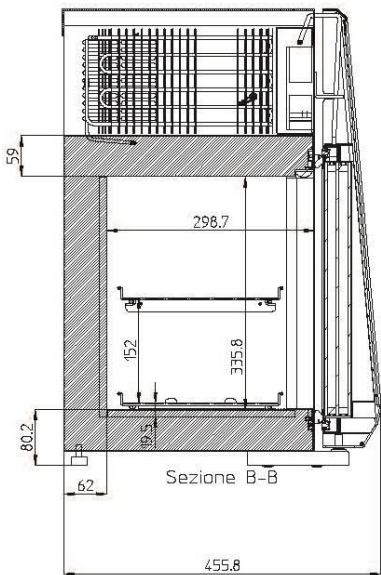

www.epta-asiapacific.com

epta refrigeration

PLUG-IN POWER

TECHNICAL DETAILS

Model	Cabinet dimension L x W x H	Volume in litres		Operating temperature	Refrigerant
		Gross	Net		
Excite	356 x 463 x 658	20	20	-18°/-25°C	R134A/R600

Model	Packing on pallet 12 units	Quantity on container		Cooling system	Defrosting system
		20'	40'		
Excite	912 x 1100 x 2259	144	312	Static	Manual

ACCESSORIES

	STD	OPT
2 adjustable feet	●	
Lock system	●	
Digital thermometer	●	
Customized graphic		●