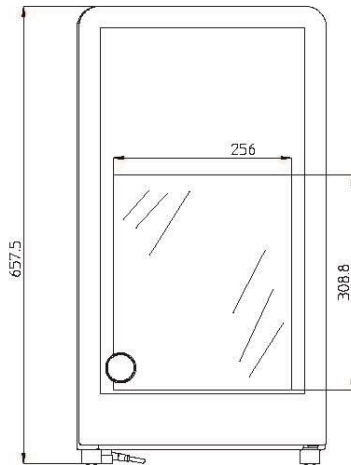

www.epta-asiapacific.com

epta refrigeration

PLUG-IN POWER

TECHNICAL DETAILS

Model	Cabinet dimension L x W x H	Volume in litres		Operating temperature	Refrigerant
		Gross	Net		
Excite	356 x 463 x 658	20	20	-18°/-25°C	R134A/R600

Model	Packing on pallet 12 units	Quantity on container		Cooling system	Defrosting system
		20'	40'		
Excite	912 x 1100 x 2259	144	312	Static	Manual

ACCESSORIES

	STD	OPT
2 adjustable feet	●	
Lock system	●	
Digital thermometer	●	
Customized graphic		●