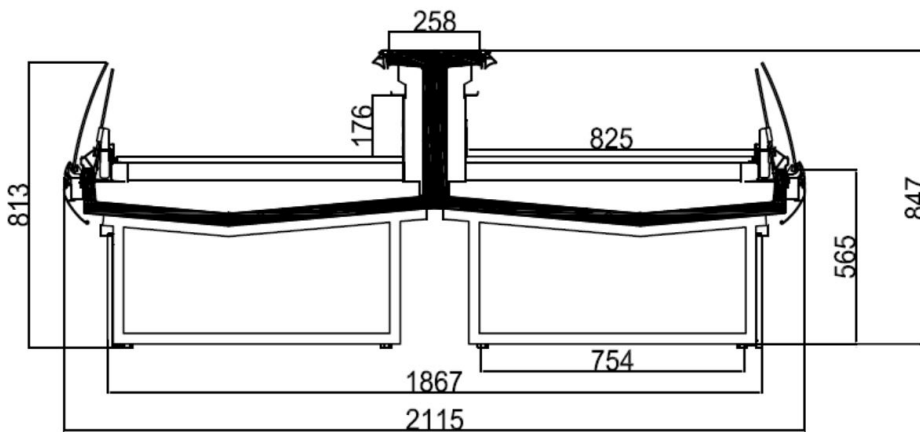

Remote
condensing
unit

Electric Defrost

Off-cycle
defrost

High efficiency
fan

LED lighting

CROSS SECTIONS

DUO

DUO MT