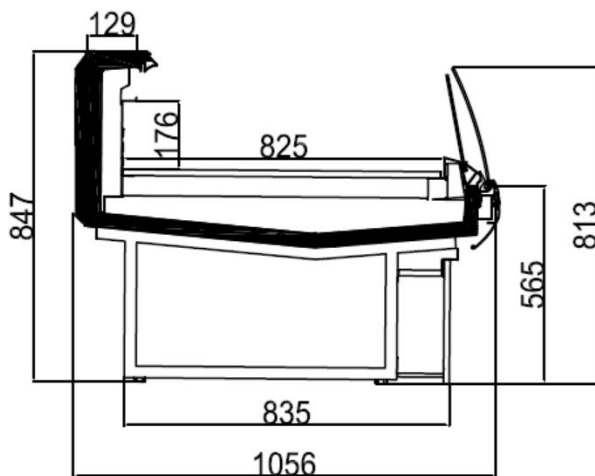

Remote
condensing
unit

Electric Defrost

Off-cycle
defrost

High efficiency
fan

LED lighting

CROSS SECTIONS

DUO

DUO MT