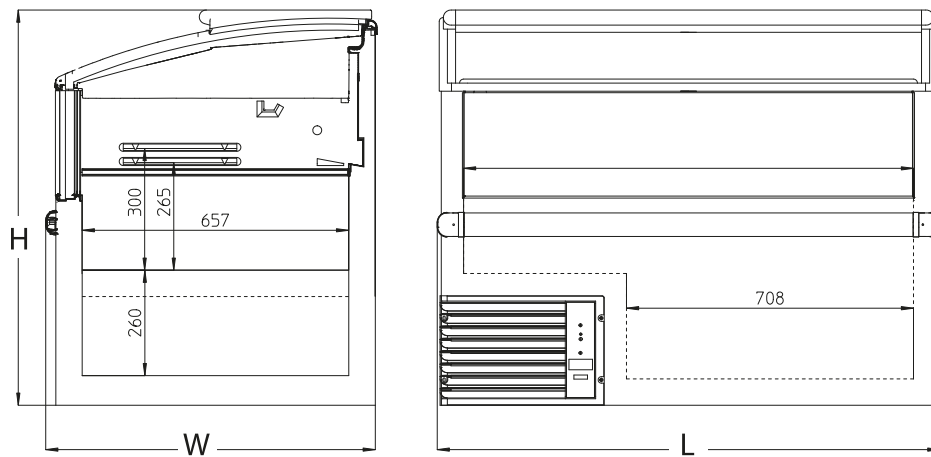

PLUG-IN POWER

eptarefrigeration

TECHNICAL DETAILS

Model	Dimensions L x W x H	Volume in litres		Operating temperature	Q.ty on 20' container	Q.ty on 40' container	Packaging L x W x H
		Gross	Net				
Diana 125 R	1280x848x1020	564	340	-25/-15° C	18	40	1380x950x1140
Diana 180 R	1860x848x1020	895	553	-25/-15° C	11	24	1950x950x1140

Cooling system	Static
Refrigerant gas	R404a/R290/R507
Defrost system	Automatic

ACCESSORIES

	STD	OPT
Customized graphic		●
Basket dividers		●
Analogic thermometer	●	
Wheels	●