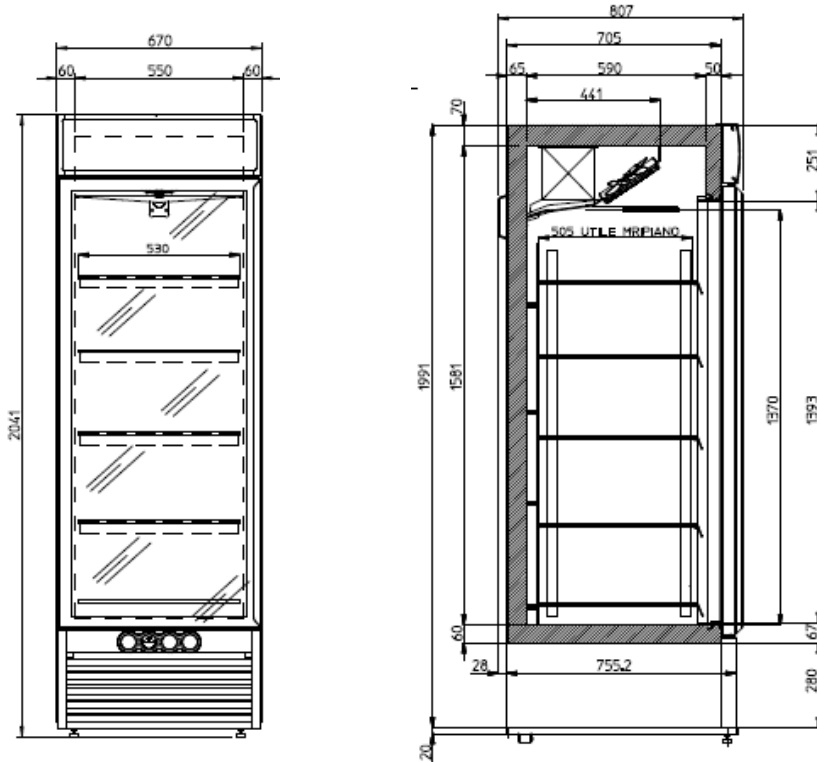

## TECHNICAL DETAILS

Model	Cabinet dimension L x W x H	Volume in litres		Operating temperature	Refrigerant
		Gross	Net		
Asia 65CL	670 x 807 x 2041	464	378	-18°/-25°C	R507A/R404A/R290

Model	Packing dimension L x W x H	Quantity on container		Cooling system	Defrosting system
		20'	40'		
Asia 65CL	710 x 860 x 2180	12	28	Ventilated	Automatic

## TECHNICAL DETAILS

Model	Cabinet dimension L x W x H	Volume in litres		Operating temperature	Refrigerant
		Gross	Net		
Asia 115CL	1340 x 807 x 2040	1236	824	-18°/-25°C	R507A/R404A/R290

Model	Packing dimension L x W x H	Quantity on container		Cooling system	Defrosting system
		20'	40'		
Asia 115CL	1510 x 970 x 2260	7	16	Ventilated	Automatic