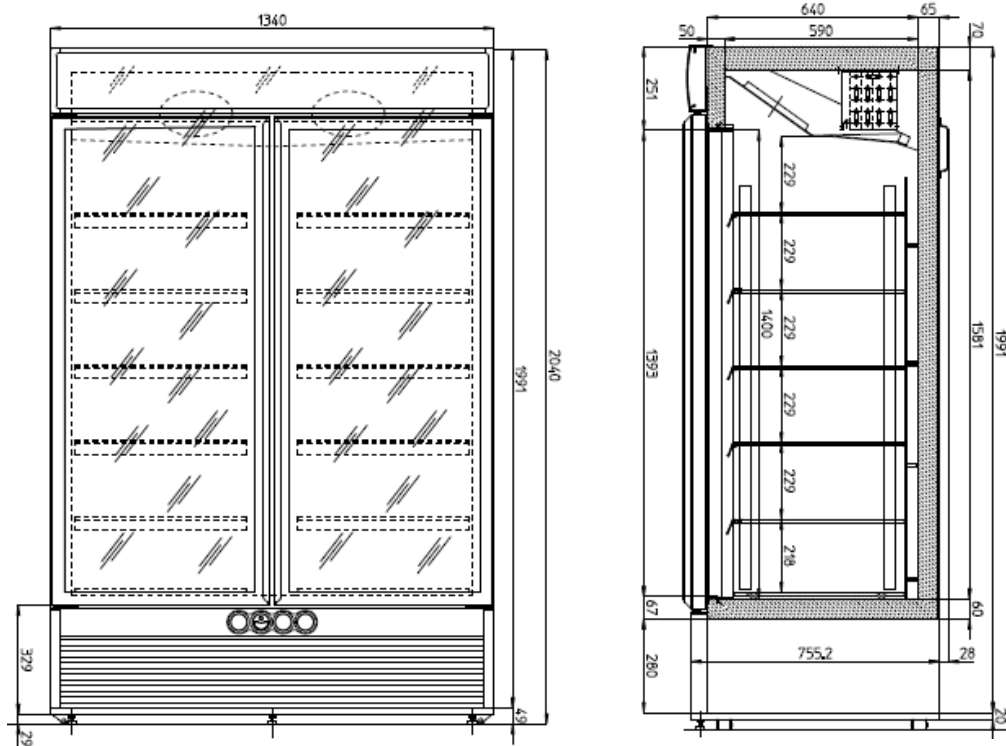

## TECHNICAL DETAILS

Model	Cabinet dimension L x W x H	Volume in litres		Operating temperature	Refrigerant
		Gross	Net		
Asia 65CL	670 x 807 x 2041	464	378	-18°/-25°C	R507A/R404A/R290

Model	Packing dimension L x W x H	Quantity on container		Cooling system	Defrosting system
		20'	40'		
Asia 65CL	710 x 860 x 2180	12	28	Ventilated	Automatic

## TECHNICAL DETAILS

Model	Cabinet dimension L x W x H	Volume in litres		Operating temperature	Refrigerant
		Gross	Net		
Asia 115CL	1340 x 807 x 2040	1236	824	-18°/-25°C	R507A/R404A/R290

Model	Packing dimension L x W x H	Quantity on container		Cooling system	Defrosting system
		20'	40'		
Asia 115CL	1510 x 970 x 2260	7	16	Ventilated	Automatic