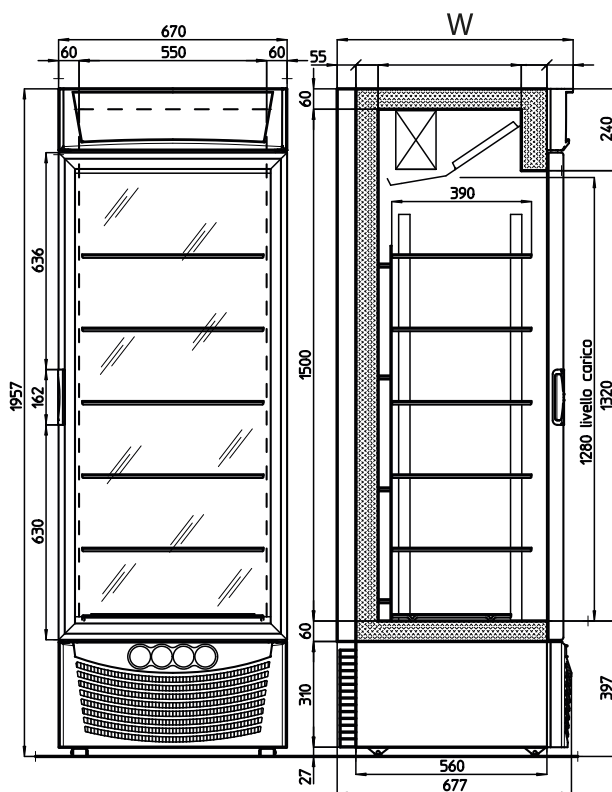

## TECHNICAL DETAILS

Model	Dimensions L x W x H	Volume in litres Gross   Net	Operating temperature	Energy consumption Kwh/24h	Q.ty on 20' container	Q.ty on 40' container	Packaging L x W x H
Asia 45	670x636x1957	397   286	-25/-15° C	5,93	24	51	720x695x2050
Asia 55	670x765x1957	482   335	-25/-15° C	6,70	21	44	720x795x2090