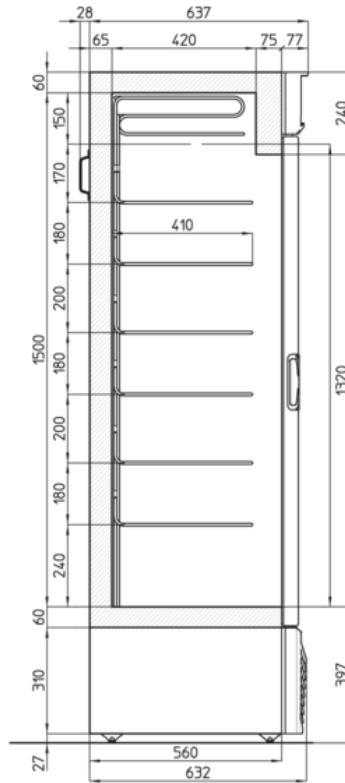

Compressor
Hermetic
Reciprocating

Incorporated
condensing
unit

www.iarp-plugin.com

PLUG-IN POWER

eptarefrigeration

TECHNICAL DETAILS

Model	Dimensions L x W x H	Volume in litres Gross	Volume in litres Net	Operating temperature	Energy consumption Kwh/24h	Q.ty on 20' container	Q.ty on 40' container	Packaging L x W x H
Asia 43	670x665x1957	397	295	-25/-15° C	7,40	24	51	720x695x2050