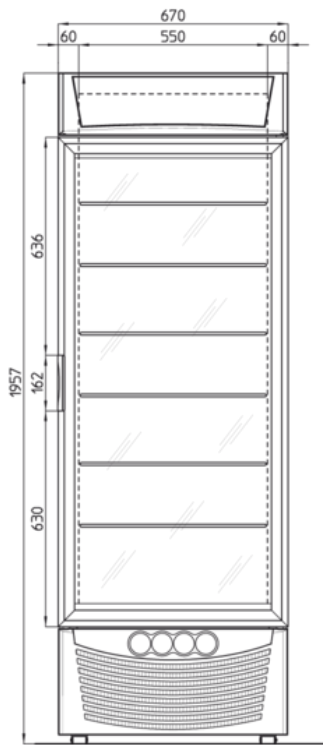

Compressor
Hermetic
Reciprocating

Incorporated
condensing
unit

www.iarp-plugin.com

PLUG-IN POWER

eptarefrigeration

TECHNICAL DETAILS

Model	Dimensions L x W x H	Volume in litres Gross	Volume in litres Net	Operating temperature	Energy consumption Kwh/24h	Q.ty on 20' container	Q.ty on 40' container	Packaging L x W x H
Asia 43	670x665x1957	397	295	-25/-15° C	7,40	24	51	720x695x2050