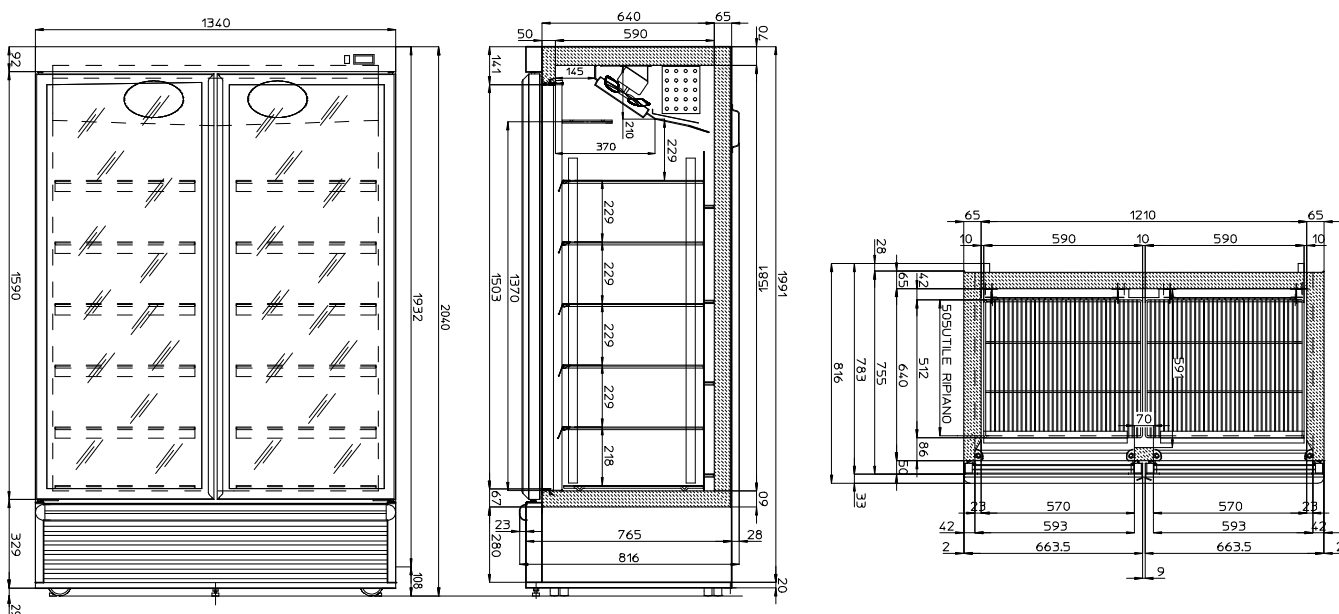

eptarefrigeration

PLUG-IN POWER

TECHNICAL DETAILS

Model	Dimension L x W x H	Volumes in litres		Operating temperature	Energy consumption Kwh/24h	Q.ty on 20' container
		Gross	Net			
Asia 115	1340x806x2040	1236	824	-25°/-15°C	18,45 Kwh/24h	7

Model	Q.ty on 40' container	Packaging L x W x H	Cooling system	Refrigerant gas	Defrost system
Asia 115	16	1510x970x2260	Ventilated	R404A//R290/R507	Automatic

ACCESSORIES

	STD	OPT
Customized graphic		●
Lock system	●	
4 casters and 2 adjustable feet	●