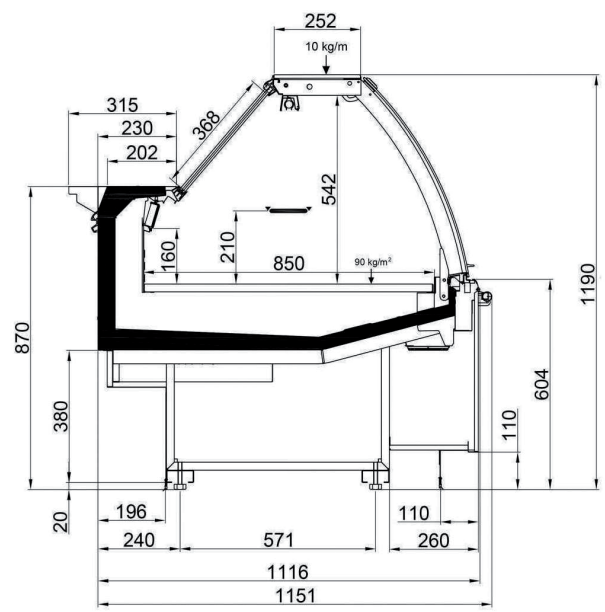

Model	Length without ends (mm)	Display Area (m ²)	Volume (m ³)	Front Facing (mm)
MELO N RCA LS	625	0.56	0.09	266
	937	0.82	0.13	
	1250	1.10	0.17	
	1875	1.65	0.26	
	2500	2.20	0.34	
	3750	3.30	0.51	
	MAA 45	1.15	0.16	
	MAA 90	2.08	0.31	
	MAC 45	0.84	0.16	

End Panel Thickness

STANDARD Aesthetics	Glass End	22 mm
	Blind End	40 mm
DESIGN Aesthetics	Glass End	35 mm
	Blind End	40 mm

CROSS SECTIONS

RCA BC

RCA DESIGN

RCA SB SLIM

RCA SB OVAL

CROSS SECTIONS