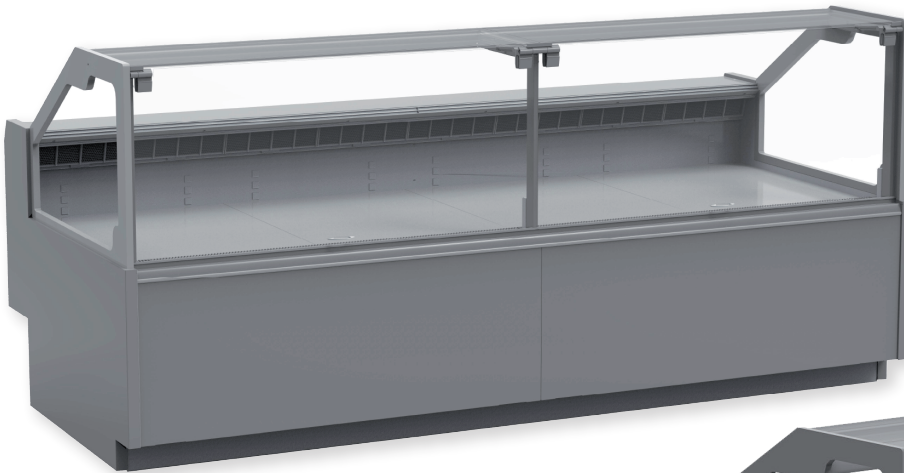

MELO

Refrigerated service counter and self-service for **Fresh Food**.
With its various lengths and angles, it is the perfect sales tool that
meets any display and layout requirements.

Meat

Cheese

Delicatessen

Chicken

LED lighting

High
efficiency
fans

Ventilated

Electric
defrost

Off-cycle
defrost

Incorporated
condensing
unit

Remote
condensing
unit