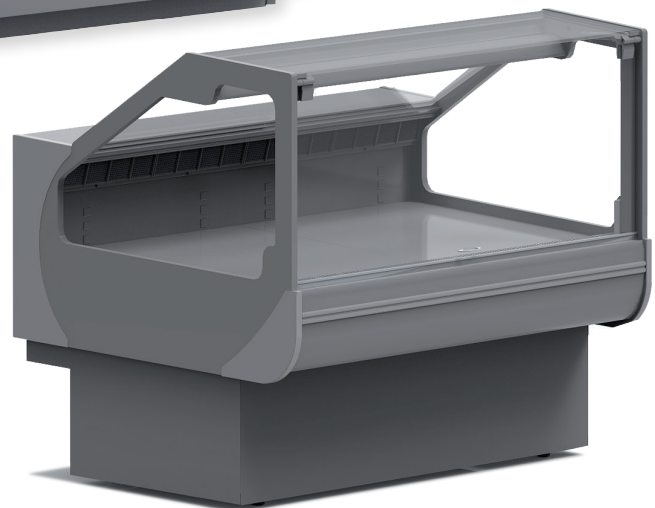

MELO

Refrigerated service counter and self-service for **Fresh Food**.
With its various lengths and angles, it is the perfect sales tool that
meets any display and layout requirements.

Meat

Cheese

Delicatessen

Chicken

LED lighting

High
efficiency
fans

Ventilated

Electric
defrost

Off-cycle
defrost

Incorporated
condensing
unit

Remote
condensing
unit