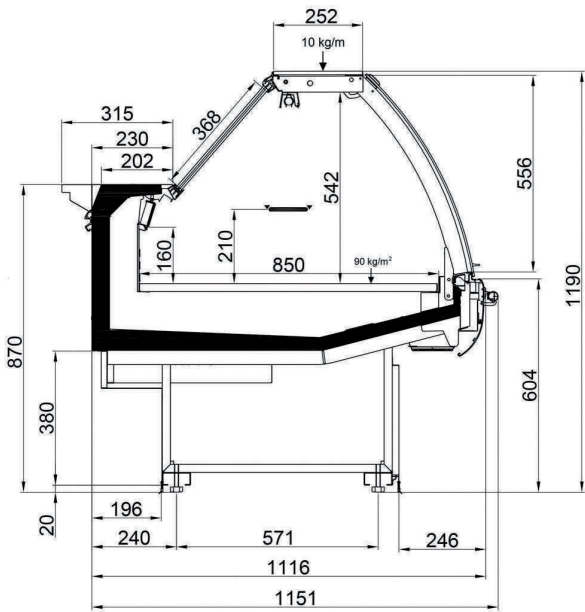

EptaBlue

RANGE

Model	Length without ends (mm)	Display Area (m ²)	Volume (m ³)	Front Facing (mm)
MELO N RCA	937	0.77	0.13	556
	1250	1.03	0.17	
	1875	1.54	0.26	
	2500	2.06	0.34	
	3750	3.08	0.51	
	MAA 45	1.08	0.16	
	MAA 90	1.93	0.31	
	MAC 45	0.78	0.16	

Model	Length without ends (mm)	Display Area (m ²)	Volume (m ³)	Front Facing (mm)
MELO N RCA LS	625	0.56	0.09	266
	937	0.82	0.13	
	1250	1.10	0.17	
	1875	1.65	0.26	
	2500	2.20	0.34	
	3750	3.30	0.51	
	MAA 45	1.15	0.16	
	MAA 90	2.08	0.31	
	MAC 45	0.84	0.16	

End Panel Thickness

STANDARD Aesthetics	Glass End	22 mm
	Blind End	40 mm
DESIGN Aesthetics	Glass End	35 mm
	Blind End	40 mm

CROSS SECTIONS

RCA BC

RCA DESIGN

RCA SB SLIM

RCA SB OVAL

CROSS SECTIONS

End Panel Thickness

STANDARD Aesthetics	Glass End	22 mm
	Blind End	40 mm
DESIGN Aesthetics	Glass End	35 mm
	Blind End	40 mm

CROSS SECTIONS

RDA BC

RDA DESIGN

RDA SB SLIM

RDA SB OVAL

CROSS SECTIONS